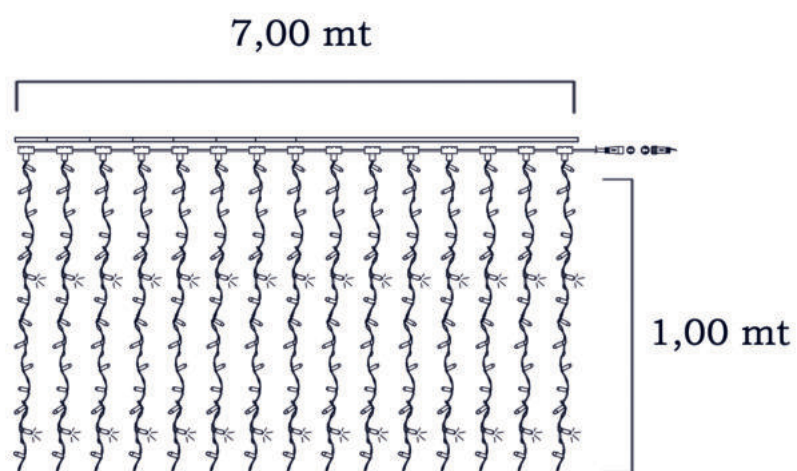

CODICE	COLORE LED	COLORE CAVO	COLORE FLASH
- CFLASHC	○ BIANCO White	○ BIANCO White	○ BIANCO White
- BFLASHC	● BLU Blue	○ BIANCO White	○ BIANCO White

DIMENSIONI 7,00 X 1,00 MT

LED/STRINGHE 360/40

LUCE FLASHING

DIMENSION 7,00 X 1,00 MT

Led/Strings 360/40

120 FLASH

Flashing light 120 Flash

TENDE LUMINOSE

Codice Articolo

TENDEL120

CARATTERISTICHE

CONFORME ALLA
NORMATIVA EUROPEA

Conforming European Standards

PRODOTTO USO ESTERNO

Outdoor product

230 VOLT

230 volt

AUTOESTINGUENTI

self-extinguishing

PROTEZIONE IP 44

IP 44 protection

POTENZA 33 W

Power 33 w

PROLUNGABILE FINO A 15 PZ

Extendible up to 15 pcs