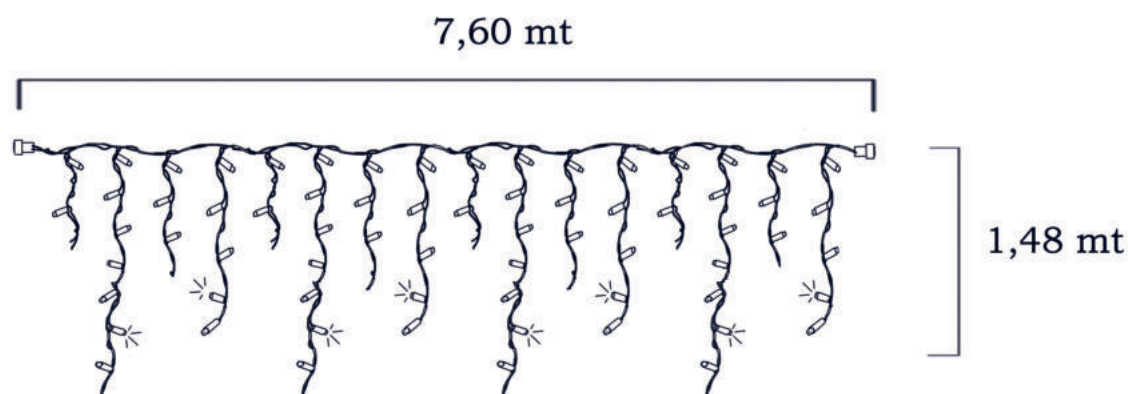

CODICE	COLORE LED	COLORE CAVO	COLORE FLASH
- CFLASHC	○ BIANCO White	○ BIANCO White	○ BIANCO White
- CFLASHB	○ BIANCO White	○ BIANCO White	● BLU Blue
- BFLASHC	● BLU Blue	○ BIANCO White	○ BIANCO White
- RFLASHC	● ROSSO Red	○ BIANCO White	○ BIANCO White
- WCFLASHC	● BIANCO CALDO Warm, White	○ BIANCO White	○ BIANCO White
- MFLASHWC	● BIANCO LATTE Milk White	○ BIANCO White	● BIANCO CALDO Warm, White

DIMENSIONI 7,60 X 1,48 MT

LED/STRINGHE 400/40

LUCE FLASHING

DIMENSION 7,60 X 1,48 MT

Led/Strings 400/40

104 FLASH

Flashing light 104 Flash

ICE LIGHT

Codice Articolo

ICELL104

CARATTERISTICHE

CONFORME ALLA
NORMATIVA EUROPEA

Conforming European Standards

PRODOTTO USO ESTERNO

Outdoor product

230 VOLT

230 volt

AUTOESTINGUENTI

self-extinguishing

PROTEZIONE IP 44

IP 44 protection

POTENZA 36,80 W

Power 36,80 w

PROLUNGABILE FINO A 15 PZ

Extendible up to 15 pcs