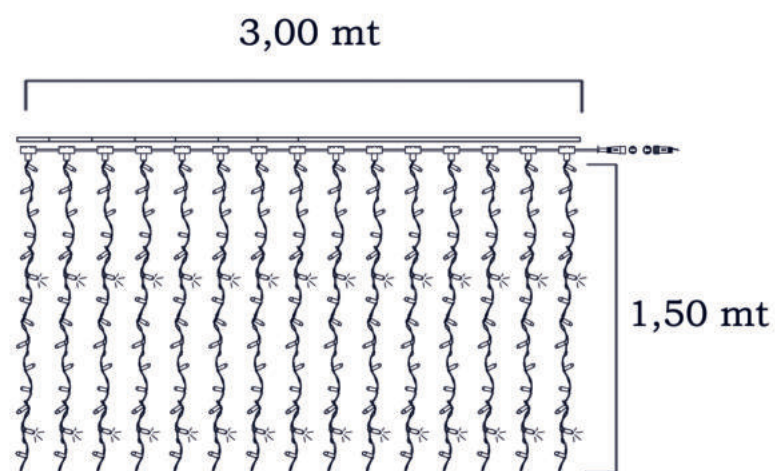

TENDE LUMINOSE

Codice Articolo

TENDEL90

CARATTERISTICHE

CONFORME ALLA
NORMATIVA EUROPEA

Conforming European Standards

PRODOTTO USO ESTERNO

Outdoor product

230 VOLT

230 volt

AUTOESTINGUENTI

self-extinguishing

PROTEZIONE IP 44

IP 44 protection

POTENZA 92 W

Power 92 w

PROLUNGABILE FINO A 5 PZ

Extendible up to 5 pcs

CODICE	COLORE LED	COLORE CAVO	COLORE FLASH
- CFLASHC	○ BIANCO White	○ BIANCO White	○ BIANCO White
- CFLASHB	○ BIANCO White	○ BIANCO White	● BLU Blue
- WCFLASHC	● BIANCO CALDO Warm White	○ BIANCO White	○ BIANCO White

DIMENSIONI 3,00 X 1,50 MT

DIMENSION 3,00 X 1,50 MT

LED/STRINGHE 456/24

Led/Strings 456/24

LUCE FLASHING

90 FLASH

Flashing light 90 flash